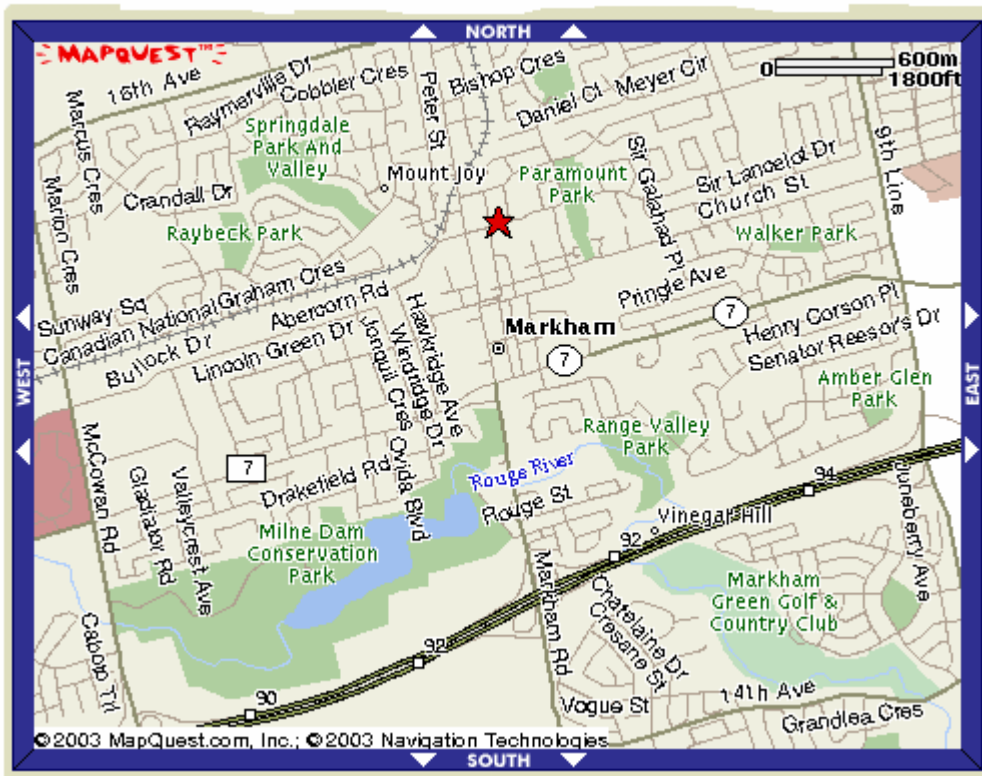

MARKHAM DOJO

Location
The Grace Anglican Church
11 Parkway Avenew
Markham

Parkway runs east off of Markham Road (Hwy 48), (to the west of Markham Road the street name changes to Bullock). We are north of Hwy 7, but south of 16th Line.

★ [10-14] Parkway Ave Markham, ON CA -

★ [10-14] Parkway Ave Markham, ON CA -

★ [10-14] Parkway Ave Markham, ON CA -