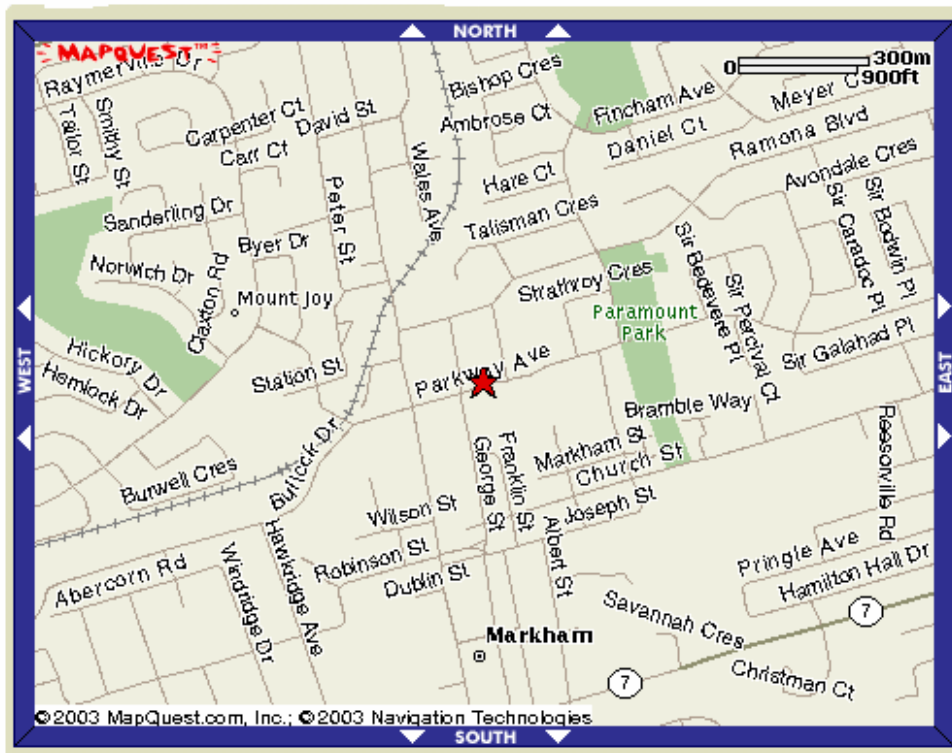

MARKHAM DOJO

Location
The Grace Anglican Church
11 Parkway Avenew
Markham

Parkway runs east off of Markham Road (Hwy 48), (to the west of Markham Road the street name changes to Bullock). We are north of Hwy 7, but south of 16th Line.

★ [10-14] Parkway Ave Markham, ON CA -

★ [10-14] Parkway Ave Markham, ON CA -

★ [10-14] Parkway Ave Markham, ON CA -