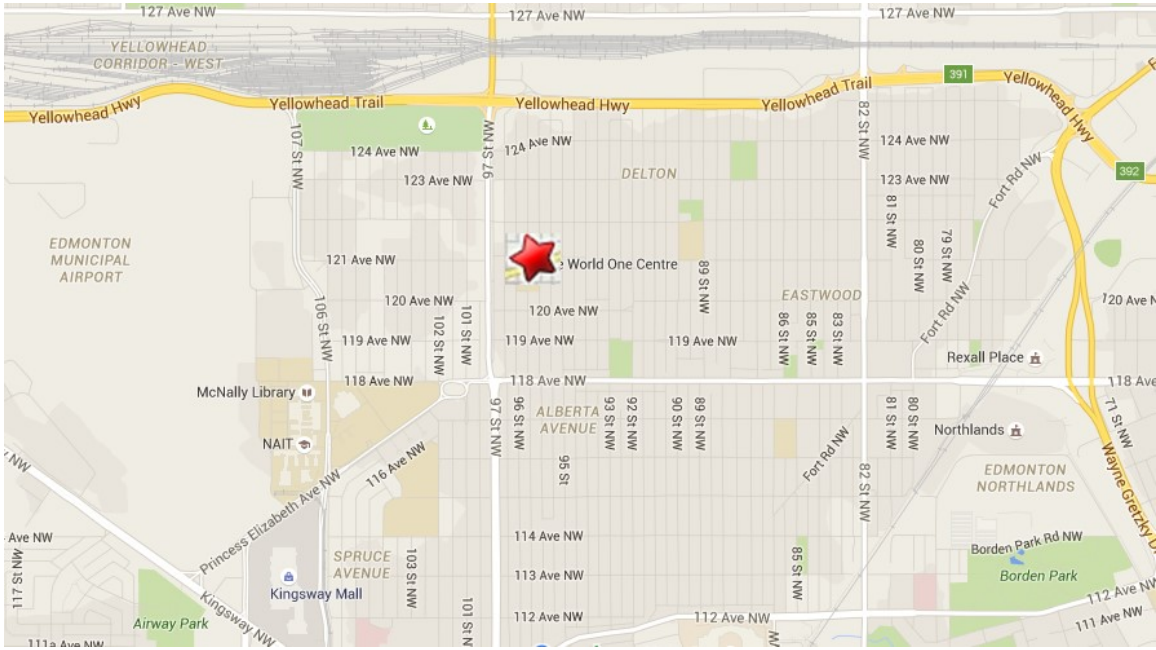

EDMONTON CENTRAL DOJOS

- St. Patrick's school (One World One Centre) 12050 95A St. NW, Edmonton, AB.
- North Pointe Community Church; 14025 - 167 Ave., Edmonton, AB.

For more information about training at these locations please contact Sensei Randy James RandyJames@shaw.ca (780) 238-8690

Location:

St. Patrick's school 12050 95A St. NW, Edmonton, AB

Location:
North Pointe Community Church; 14025 - 167 Ave., Edmonton, AB.