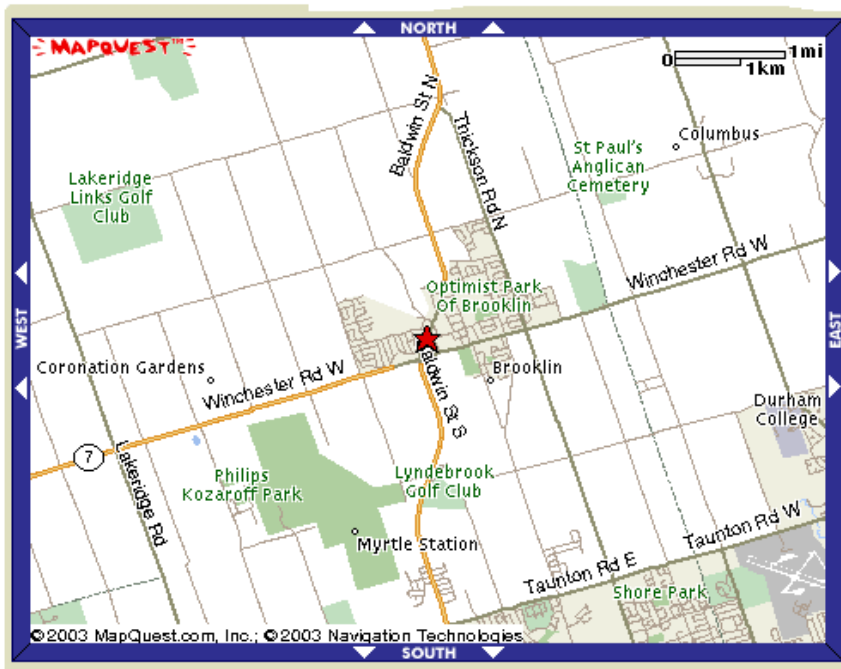

★ 19 Cassels Rd E Brooklin, ON CA -