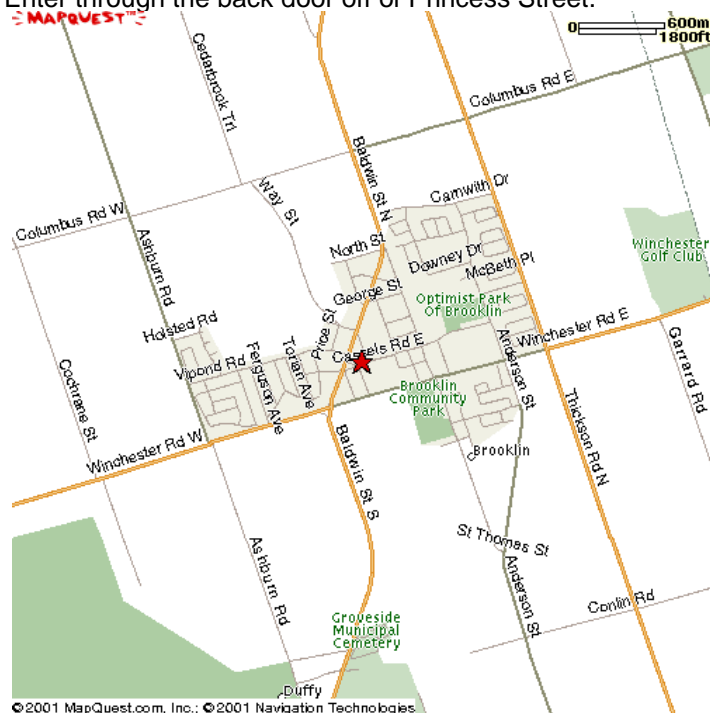

## Location

Brooklin United Church, Upper Hall  
19 Cassels Road East  
Brooklin, Ontario

**Details:** class will be held on Saturday, February 14 starting at 10:30 AM and running to 12:30 or 1:00 PM

## General directions:

The Brooklin dojo is located in the Brooklin United Church (19 Cassels Road East). Brooklin's main intersection is Hwy 12 and Winchester Road (Hwy 12 is also known as Brock Street in Whitby and Baldwin Street in Brooklin). Hwy 12 runs north and south. Winchester runs east and west. From this main intersection, go one block north, turn right onto Cassels and proceed two blocks east. You should be at the Church. It is on the corner of Cassels Road and Princess Street. Enter through the back door off of Princess Street.

## Directions for those travelling from Toronto:

**If travelling by the 401 ...** get off of the 401 at Brock Street in Whitby (not Brock Road in Pickering). Travel straight north for approximately 11 kilometres. At this distance you'll hit a set of stop lights (at Hwy 7, Winchester Road, Regional 3 .... they're all the same road!!!!). From this main intersection, go one block north, turn right onto Cassels and proceed two blocks east. You should be at the Church. It is on the corner of Cassels Road and Princess Street. Enter through the back door off of Princess Street.

**If travelling by Hwy 7 / 407 ...** travel east to Brooklin. Look for the signs pointing the way to "Lindsay and Beaverton", this will be Highways 7E and 12N. When you come to this intersection you'll turn left. Go one block north, turn right onto Cassels and proceed two blocks east. You should be at the Church. It is on the corner of Cassels Road and Princess Street. Enter through the back door off of Princess Street.