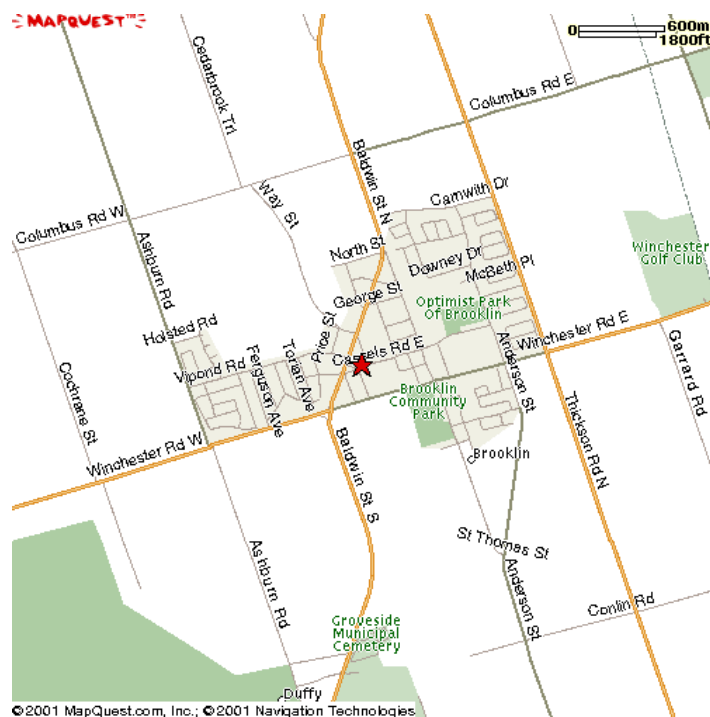

# BROOKLIN FAMILY KARATE DOJO

For more information about training at this location, please contact **Sensei Anthony Woodward** and **Sensei Heather Cant-Woodward**  
[brooklinkarate@gmail.com](mailto:brooklinkarate@gmail.com) or 905-626-1120

## Location

Brooklin United Church, Upper Hall  
19 Cassels Road East  
Brooklin, Ontario

**Details:** Classes are held on Mondays and Thursdays from 7:00 PM until 8:30 PM

## General directions:

The Brooklin dojo is located in the Brooklin United Church (19 Cassels Road East). Brooklin's main intersection is Hwy 12 and Winchester Road (Hwy 12 is also known as Brock Street in Whitby and Baldwin Street in Brooklin). Hwy 12 runs north and south. Winchester runs east and west. From this main intersection, go one block north, turn right onto Cassels and proceed two blocks east. You should be at the Church. It is on the corner of Cassels Road and Princess Street. Enter through the back door off of Princess Street.

★ 19 Cassels Rd E Brooklin, ON CA -

★ 19 Cassels Rd E Brooklin, ON CA -