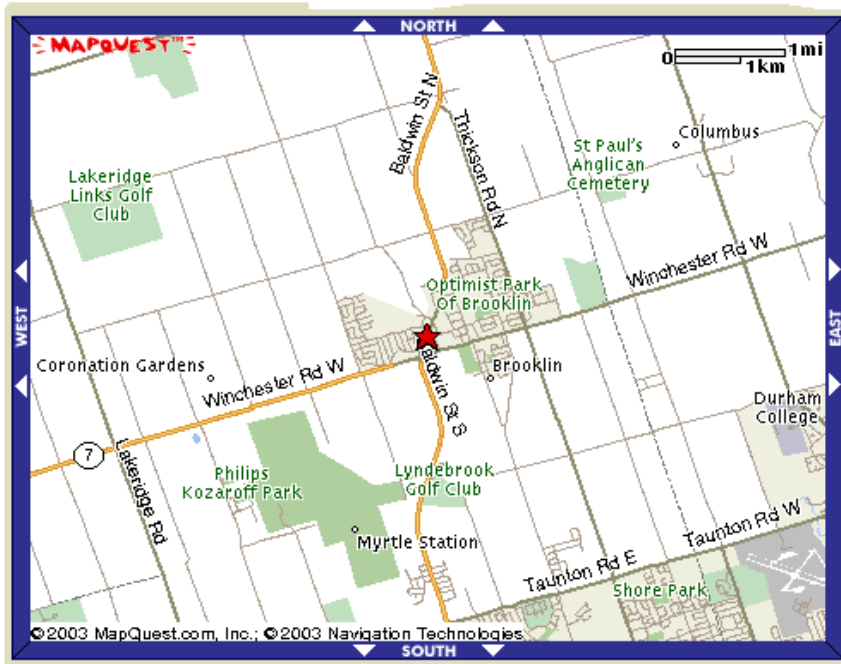

## Location

Brooklin United Church, Upper Hall  
19 Cassels Road East  
Brooklin, Ontario

**Details:** Classes are held on Mondays and Thursdays from 7:00 PM until 8:30 PM

## General directions:

The Brooklin dojo is located in the Brooklin United Church (19 Cassels Road East). Brooklin's main intersection is Hwy 12 and Winchester Road (Hwy 12 is also known as Brock Street in Whitby and Baldwin Street in Brooklin). Hwy 12 runs north and south. Winchester runs east and west. From this main intersection, go one block north, turn right onto Cassels and proceed two blocks east. You should be at the Church. It is on the corner of Cassels Road and Princess Street. Enter through the back door off of Princess Street.

★ 19 Cassels Rd E Brooklin, ON CA -

★ 19 Cassels Rd E Brooklin, ON CA -