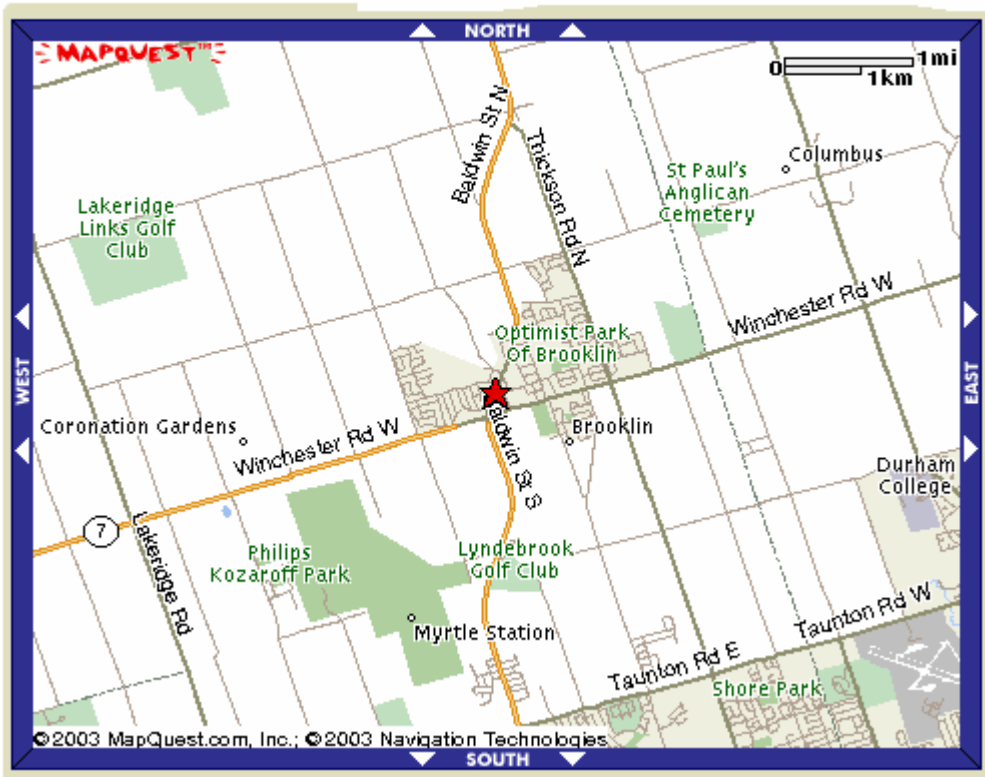

### **General directions:**

The Brooklin dojo is located in the Brooklin United Church (19 Cassels Road East). Brooklin's main intersection is Hwy 12 and Winchester Road (Hwy 12 is also known as Brock Street in Whitby and Baldwin Street in Brooklin). Hwy 12 runs north and south. Winchester runs east and west. From this main intersection, go one block north, turn right onto Cassels and proceed two blocks east. You should be at the Church. It is on the corner of Cassels Road and Princess Street. Enter through the back door off of Princess Street.

### **Directions for those travelling from Toronto:**

**If travelling by the 401** ... get off of the 401 at Brock Street in Whitby (not Brock Road in Pickering). Travel straight north for approximately 11 kilometres. At this distance you'll hit a set of stop lights (at Hwy 7, Winchester Road, Regional 3 .... they're all the same road!!!!). From this main intersection, go one block north, turn right onto Cassels and proceed two blocks east. You should be at the Church. It is on the corner of Cassels Road and Princess Street. Enter through the back door off of Princess Street.

**If travelling by Hwy 7 / 407** ... travel east to Brooklin. Look for the signs pointing the way to "Lindsay and Beaverton", this will be Highways 7E and 12N. When you come to this intersection you'll turn left. Go one block north, turn right onto Cassels and proceed two blocks east. You should be at the Church. It is on the corner of Cassels Road and Princess Street. Enter through the back door off of Princess Street.

★ 19 Cassels Rd E Brooklin, ON CA -

★ 19 Cassels Rd E Brooklin, ON CA -