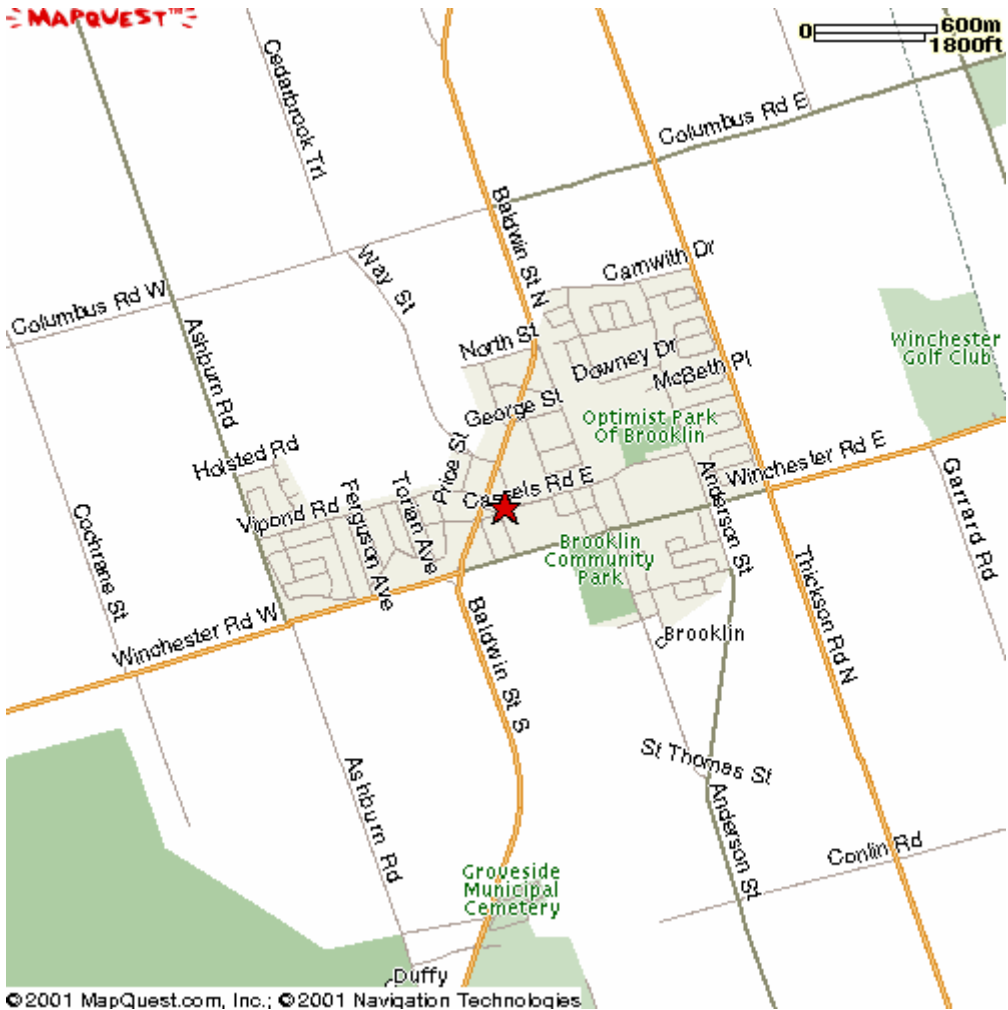

### **General directions:**

The Brooklin dojo is located in the Brooklin United Church (19 Cassels Road East). Brooklin's main intersection is Hwy 12 and Winchester Road (Hwy 12 is also known as Brock Street in Whitby and Baldwin Street in Brooklin). Hwy 12 runs north and south. Winchester runs east and west. From this main intersection, go one block north, turn right onto Cassels and proceed two blocks east. You should be at the Church. It is on the corner of Cassels Road and Princess Street. Enter through the back door off of Princess Street.

### **Directions for those travelling from Toronto:**

**If travelling by the 401** ... get off of the 401 at Brock Street in Whitby (not Brock Road in Pickering). Travel straight north for approximately 11 kilometres. At this distance you'll hit a set of stop lights (at Hwy 7, Winchester Road, Regional 3 .... they're all the same road!!!!). From this main intersection, go one block north, turn right onto Cassels and proceed two blocks east. You should be at the Church. It is on the corner of Cassels Road and Princess Street. Enter through the back door off of Princess Street.

**If travelling by Hwy 7 / 407** ... travel east to Brooklin. Look for the signs pointing the way to "Lindsay and Beaverton", this will be Highways 7E and 12N. When you come to this intersection you'll turn left. Go one block north, turn right onto Cassels and proceed two blocks east. You should be at the Church. It is on the corner of Cassels Road and Princess Street. Enter through the back door off of Princess Street.

★ 19 Cassels Rd E Brooklin, ON CA -

★ 19 Cassels Rd E Brooklin, ON CA -