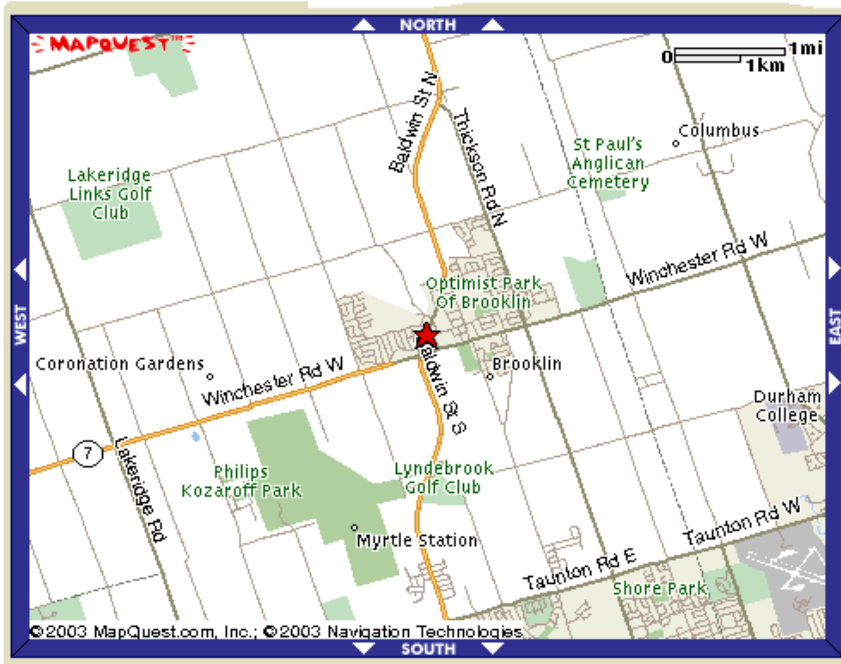

BROOKLIN WADO-KAI KARATE DOJO

For more information about training at this location, please contact **Sensei Mark Illy** brooklin.wado.kai@gmail.com or 905-655-7245.

Location

Brooklin United Church, Upper Hall
19 Cassels Road East
Brooklin, Ontario

Details: Classes are held on Mondays and Thursdays from 7:00 PM until 8:30 PM

General directions:

The Brooklin dojo is located in the Brooklin United Church (19 Cassels Road East). Brooklin's main intersection is Hwy 12 and Winchester Road (Hwy 12 is also known as Brock Street in Whitby and Baldwin Street in Brooklin). Hwy 12 runs north and south. Winchester runs east and west. From this main intersection, go one block north, turn right onto Cassels and proceed two blocks east. You should be at the Church. It is on the corner of Cassels Road and Princess Street. Enter through the back door off of Princess Street.

★ 19 Cassels Rd E Brooklin, ON CA -

★ 19 Cassels Rd E Brooklin, ON CA -