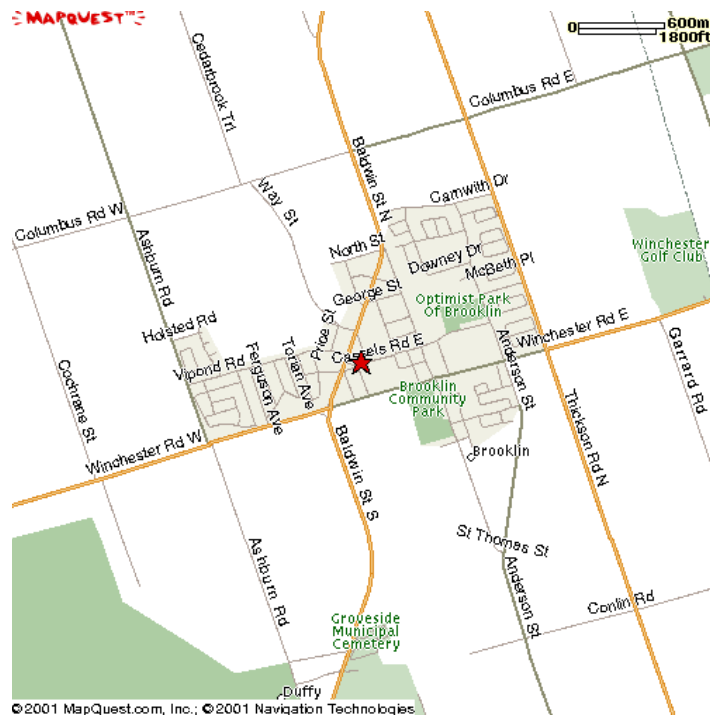

BROOKLIN WADO-KAI KARATE DOJO

For more information about training at this location, please contact **Sensei Mark Illy** brooklin.wado.kai@gmail.com or 905-655-7245.

Location

Brooklin United Church, Upper Hall
19 Cassels Road East
Brooklin, Ontario

Details: Classes are held on Mondays and Thursdays from 7:00 PM until 8:30 PM

General directions:

The Brooklin dojo is located in the Brooklin United Church (19 Cassels Road East). Brooklin's main intersection is Hwy 12 and Winchester Road (Hwy 12 is also known as Brock Street in Whitby and Baldwin Street in Brooklin). Hwy 12 runs north and south. Winchester runs east and west. From this main intersection, go one block north, turn right onto Cassels and proceed two blocks east. You should be at the Church. It is on the corner of Cassels Road and Princess Street. Enter through the back door off of Princess Street.

★ 19 Cassels Rd E Brooklin, ON CA -

★ 19 Cassels Rd E Brooklin, ON CA -